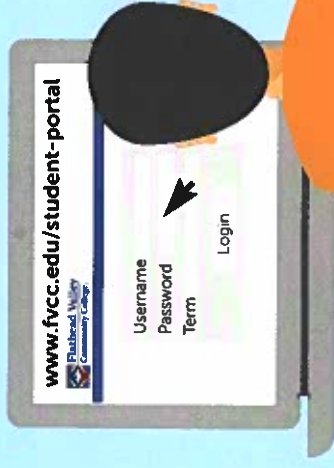

STEP Placement Testing

LOG INTO YOUR
STUDENT
PORTAL

ADMISSION STATUS

PLACEMENT

You may not be required to take the placement test if you meet certain criteria.
406.756.3880
www.fvcc.edu/placement

Get detailed information about testing requirements.

Sign up for the online Writing and Reading Placement.

Walk-in and take the math placement test in the Foundational Math Center, Ross Hall, Room 150

Talk to an Advisor

Hello!

I'm happy to schedule an advising & registration appointment for you!

Welcome to the **Student Support Center.**
Let's talk about your

- placement scores
- academic plan
- orientation to FVCC

Getting close now...

It's easy.
Let's get started.

I'm ready to go
to FVCCI!
What now?